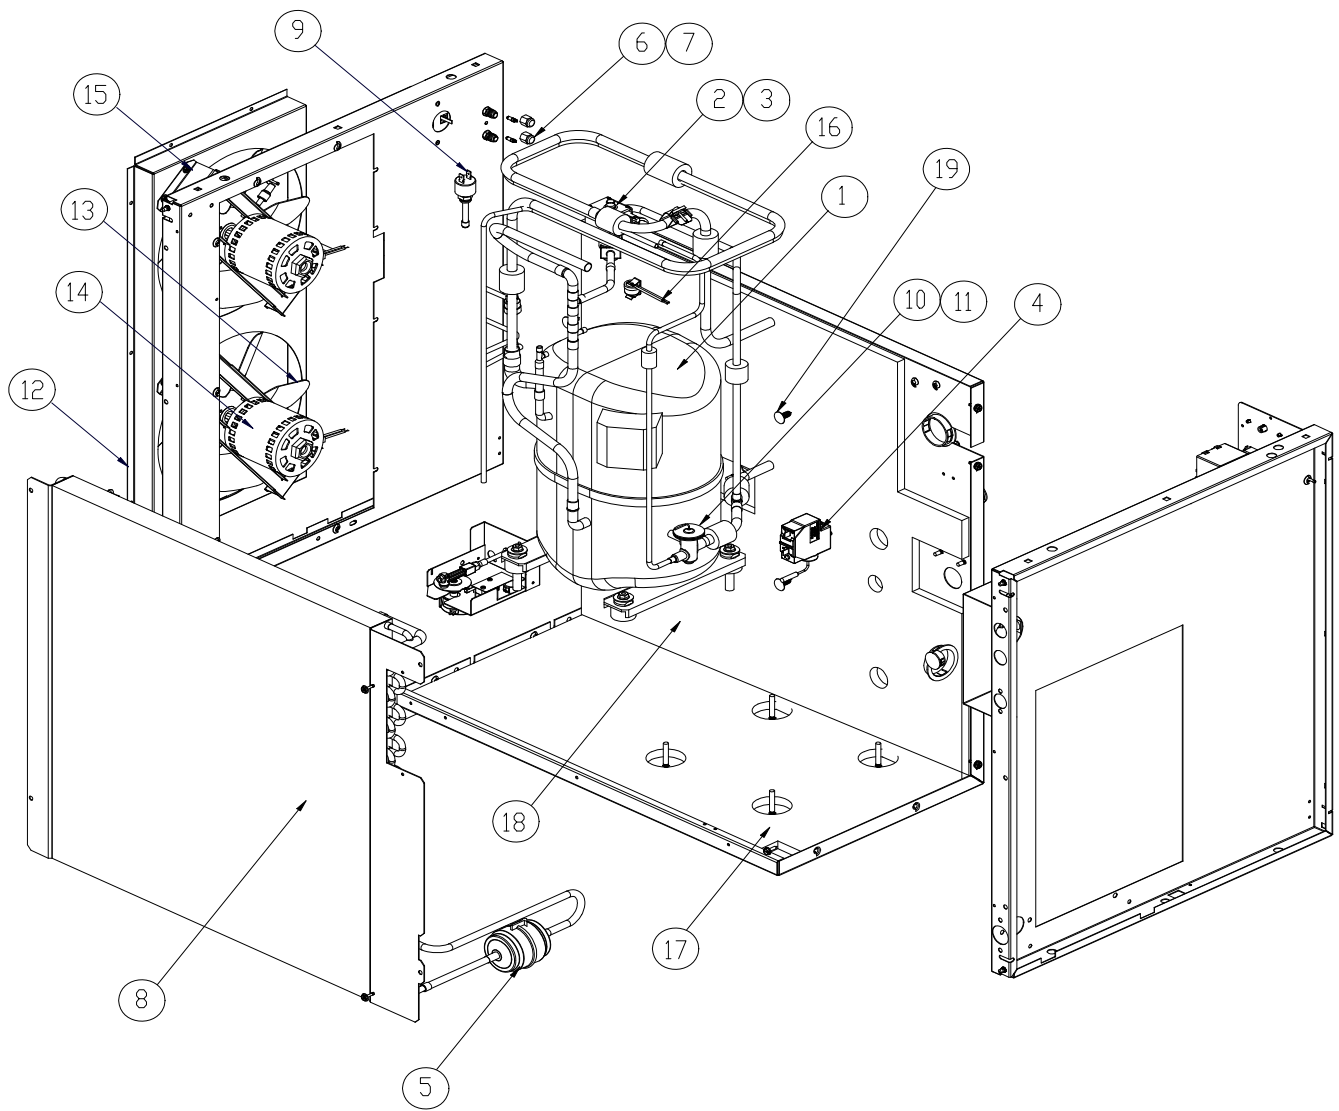

Item	Model Number					Description
No.	ICE0805	ICE0806	ICE1005	ICE1006	ICE1007	
1	9181107-12	9181106-11	9181090-12	9181107-11	9181107-13	Compressor Kit
2	9151123-02	9151123-02	9151123-02	9151123-02	9151123-02	Hot Gas Valve Body
3	9151123-04	9151123-04	9151123-04	9151123-04	9151123-04	Hot Gas Valve Coil
4	9041094-01	9041094-01	9041094-01	9041094-01	9041094-01	Low Pressure Control
5	9151004-04	9151004-04	9151004-04	9151004-04	9151004-04	Filter Drier
6	9091086-02	9091086-02	9091086-02	9091086-02	9091086-02	Service Valve Core
7	9091086-03	9091086-03	9091086-03	9091086-03	9091086-03	Service Valve Cap
8	9141122-01	9141122-01	9141122-01	9141122-01	9141122-01	Condenser
9	9041096-01	9041096-01	9041096-01	9041096-01	9041096-01	Fan Control
10	9151147-01	9151147-01	9151147-01	9151147-01	9151147-01	Expansion Valve
11	9131465-01	9131465-01	9131465-01	9131465-01	9131465-01	Insulation-Danfoss Expansion Valve
12	3012742-01	3012742-01	3012741-01	3012741-01	3012741-01	Fan Shroud
13	9131383-01	9131332-02	9131383-01	9131333-01	9131333-01	Fan Blade
14	9161078-02	9161089-03	9161078-02	9161089-03	9161089-03	Fan Motor
15	2021612-01	3012527-01	2021612-01	3012527-01	3012527-01	Fan Motor Bracket
16	9041098-01	9041098-01	9041098-01	9041098-01	9041098-01	High Temperature Safety Control
17	9131353-02	9131353-02	9131353-02	9131353-02	9131353-02	Insulation Panel Bottom
18	9131456-01	9131456-01	9131456-01	9131456-01	9131456-01	Insulation Panel Top Divider
19	9031154-01	9031154-01	9031154-01	9031154-01	9031154-01	Insulation Clip

Note: The ICE800 series has 1 fan motor, the ICE1000 series has 2 fan motors.