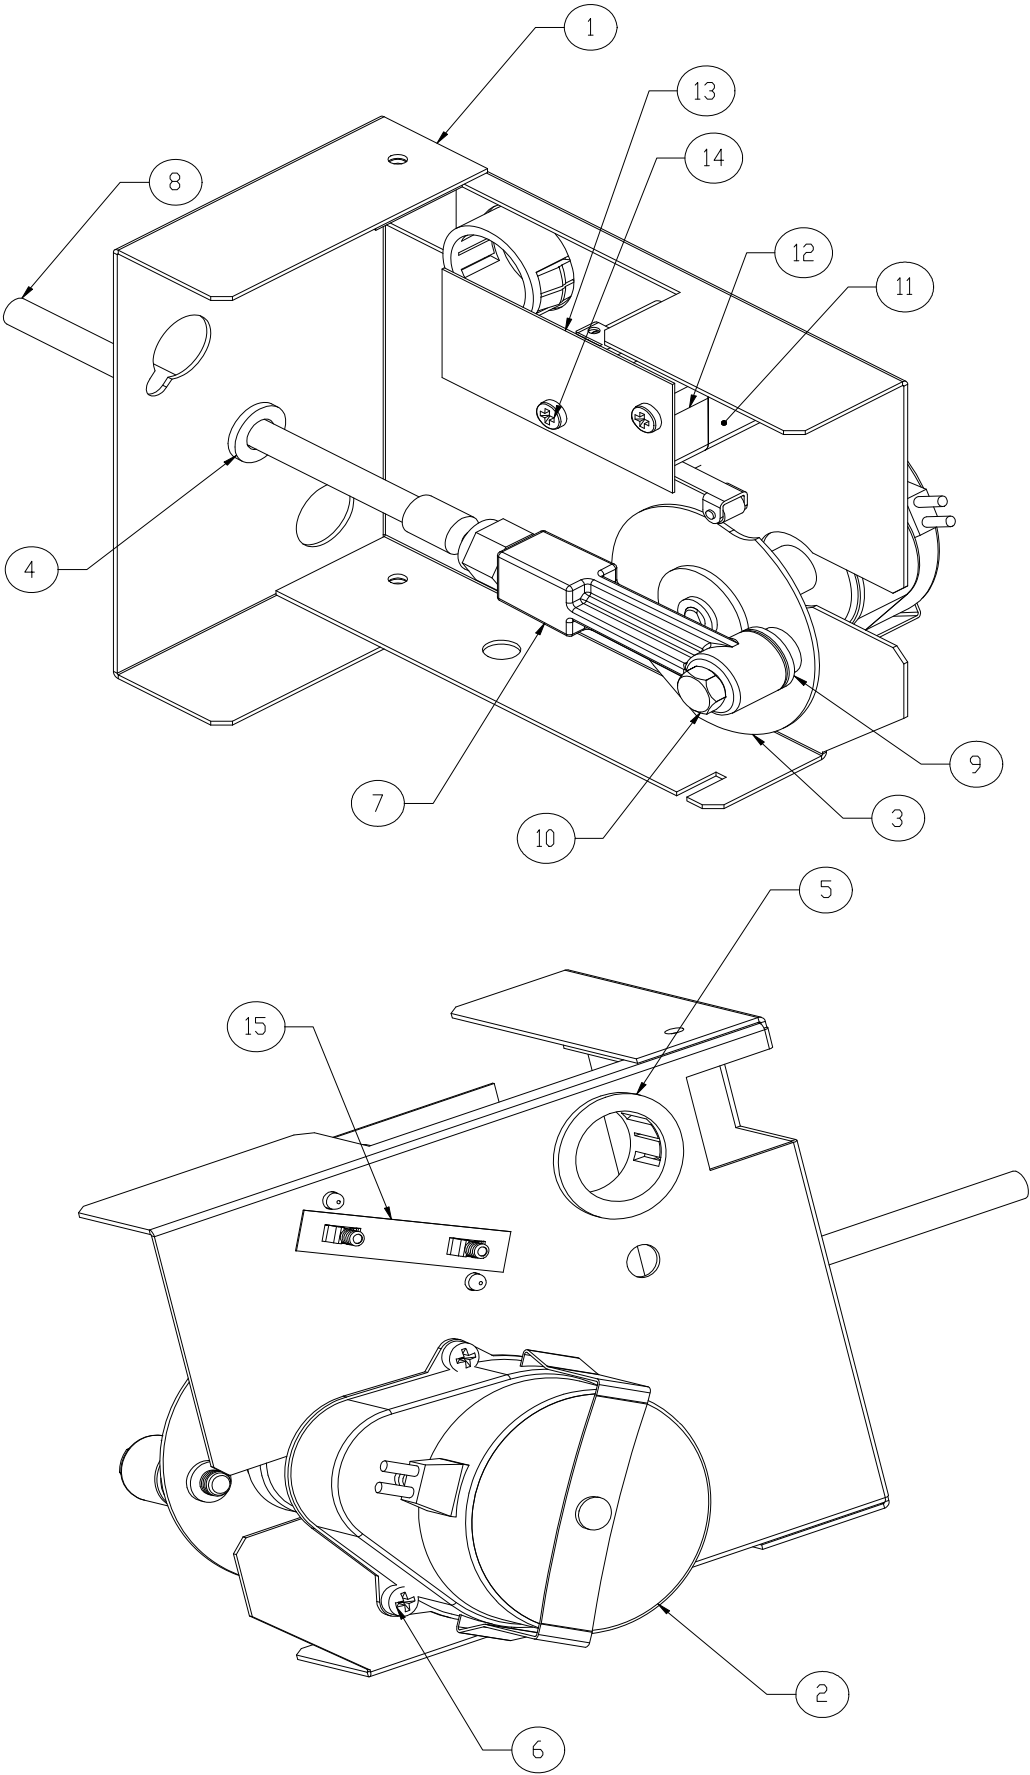

ICE Series Service Parts

Harvest Assist Assembly

Item No.	Model Number					Description
	ICE0805	ICE0806	ICE1005	ICE1006	ICE1007	
1	3013170-01	3013170-01	3013170-01	3013170-01	3013170-01	Bracket, Probe Motor
2	9161031-01	9161031-01	9161031-01	9161031-01	9161031-01	Gear Motor
3	9131190-01	9131190-01	9131190-01	9131190-01	9131190-01	Clutch Assembly 180 Degree
4	9051001-13	9051001-13	9051001-13	9051001-13	9051001-13	Snap Bushing
5	9051001-03	9051001-03	9051001-03	9051001-03	9051001-03	Snap Bushing
6	9031019-08	9031019-08	9031019-08	9031019-08	9031019-08	#6-32 x 1/2 Fillister Head Screw
7	9051057-01	9051057-01	9051057-01	9051057-01	9051057-01	Connecting Rod
8	9021102-01	9021102-01	9021102-01	9021102-01	9021102-01	Probe, Single Length
9	9031003-03	9031003-03	9031003-03	9031003-03	9031003-03	Plain Flat Washer
10	9031119-01	9031119-01	9031119-01	9031119-01	9031119-01	Shoulder Screw
11	9051519-01	9051519-01	9051519-01	9051519-01	9051519-01	Spacer, Cam Switch
12	9101160-01	9101160-01	9101160-01	9101160-01	9101160-01	Cam Switch
13	3051145-02	3051145-02	3051145-02	3051145-02	3051145-02	Insulator, Switch
14	9031008-44	9031008-44	9031008-44	9031008-44	9031008-44	Pan Head Machine Screw
15	9031120-01	9031120-01	9031120-01	9031120-01	9031120-01	Speed Nut Plate
	2061962-02S	2061962-02S	2061962-02S	2061962-02S	2061962-02S	Complete Assembly