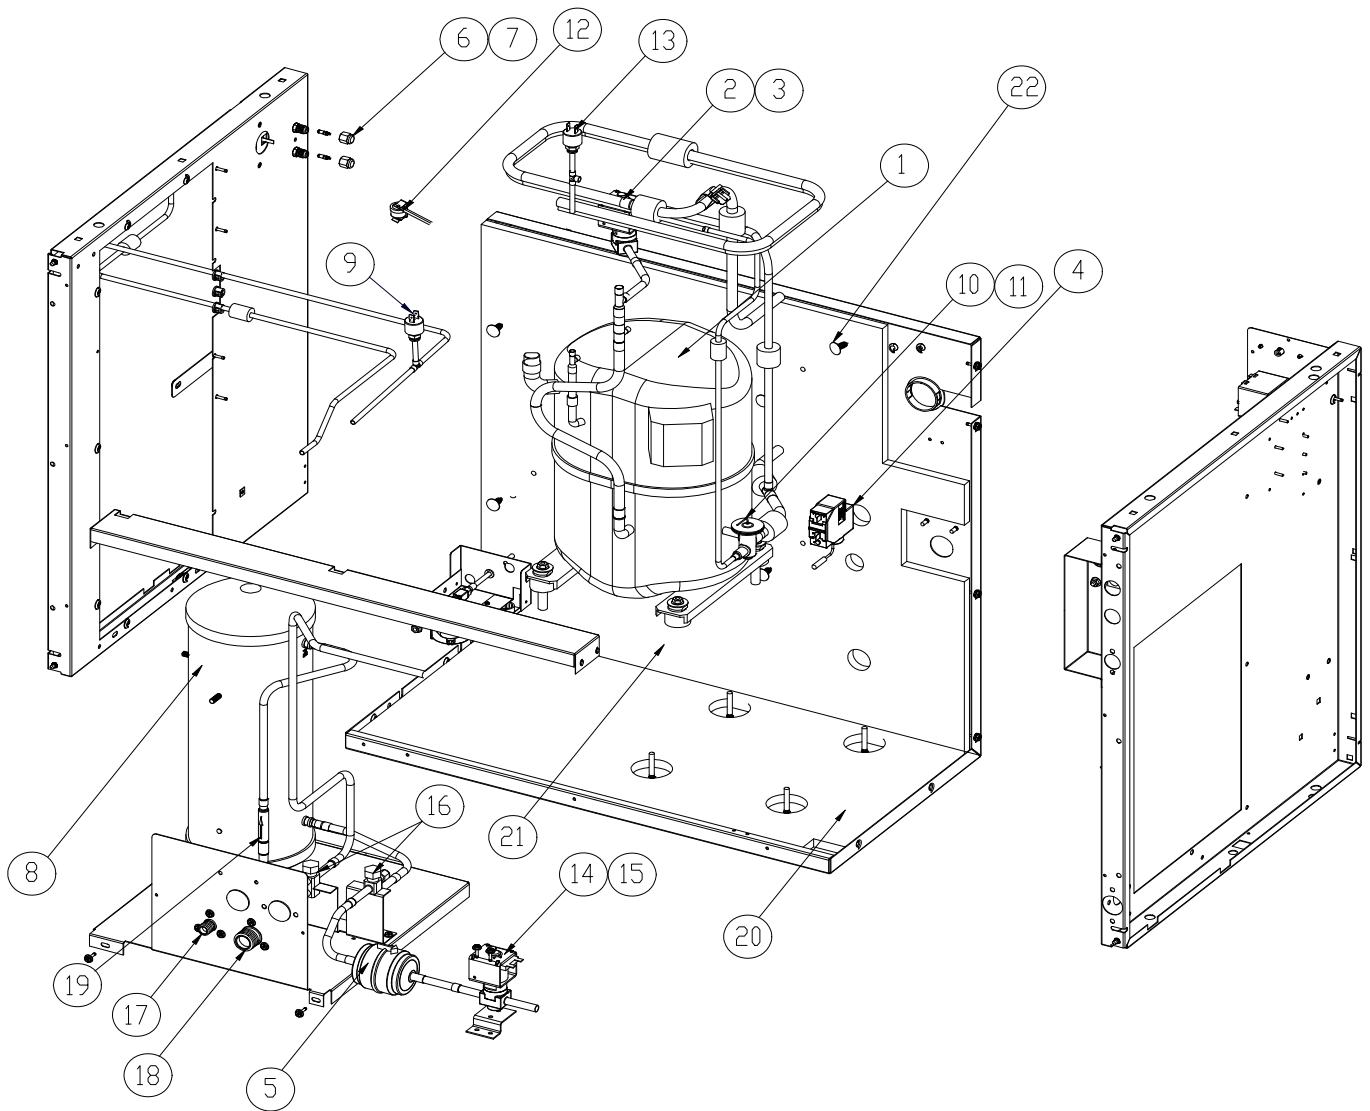

Item No.	Model Number					Description
	ICE0805	ICE0806	ICE1005	ICE1006	ICE1007	
1	9181107-12	9181106-11	9181090-12	9181090-11	9181107-13	Compressor
2	9151123-02	9151123-02	9151123-02	9151123-02	9151123-02	Hot Gas Valve Body
3	9151123-04	9151123-04	9151123-04	9151123-04	9151123-04	Hot Gas Valve Coil
4	9041094-01	9041094-01	9041094-01	9041094-01	9041094-01	Low Pressure Control
5	9151004-04	9151004-04	9151004-04	9151004-04	9151004-04	Filter Drier
6	9091086-02	9091086-02	9091086-02	9091086-02	9091086-02	Service Valve Core
7	9091086-03	9091086-03	9091086-03	9091086-03	9091086-03	Service Valve Cap
8	9151060-01	9151060-01	9151060-01	9151060-01	9151060-01	Receiver
9	9041091-01	9041091-01	9041091-01	9041091-01	9041091-01	High Pressure Control
10	9151147-01	9151147-01	9151147-01	9151147-01	9151147-01	Expansion Valve
11	9131465-01	9131465-01	9131465-01	9131465-01	9131465-01	Insulation Danfoss Expansion Valve
12	9041098-01	9041098-01	9041098-01	9041098-01	9041098-01	High Temperature Safety Control
13	9041092-02	9041092-02	9041092-02	9041092-02	9041092-02	Pump Down Control
14	9151123-02	9151123-02	9151123-02	9151123-02	9151123-02	Liquid Line Solenoid Body
15	9151123-04	9151123-04	9151123-04	9151123-04	9151123-04	Liquid Line Solenoid Coil
16	9091143-01	9091143-01	9091143-01	9091143-01	9091143-01	Valve-Shut Off
17	9091001-11	9091001-11	9091001-11	9091001-11	9091001-11	Remote Fitting 3/8 Male
18	9091001-12	9091001-12	9091001-12	9091001-12	9091001-12	Remote Fitting 1/2 Male
19	9151139-01	9151139-01	9151139-01	9151139-01	9151139-01	Check Valve
20	9131353-02	9131353-02	9131353-02	9131353-02	9131353-02	Insulation Panel Bottom
21	9131456-01	9131456-01	9131456-01	9131456-01	9131456-01	Insulation Panel Top Divider
22	9031154-01	9031154-01	9031154-01	9031154-01	9031154-01	Insulation Clip