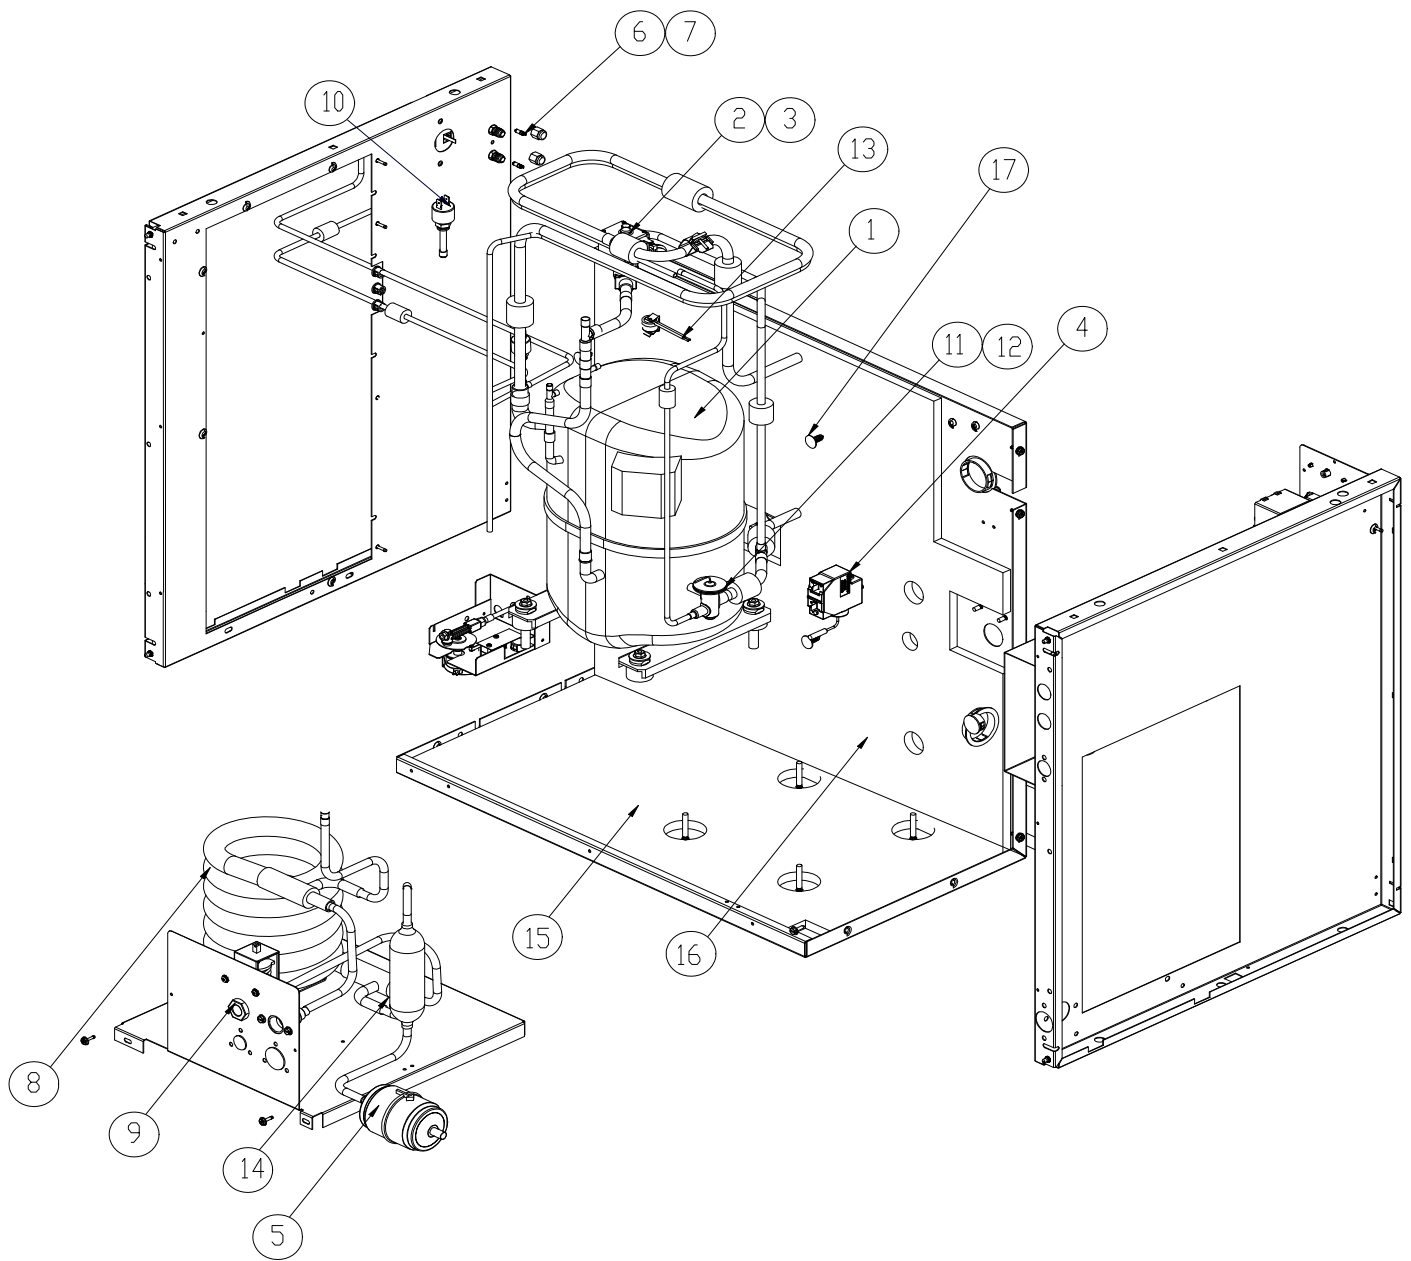

Item No.	Model Number					Description
	ICE0805	ICE0806	ICE1005	ICE1006	ICE1007	
1	9181107-12	9181106-11	9181090-12	9181107-11	9181107-13	Compressor
2	9151148-01	9151148-01	9151148-01	9151148-01	9151148-01	Hot Gas Valve Body
3	9151123-04	9151123-04	9151123-04	9151123-04	9151123-04	Hot Gas Valve Coil
4	9041094-01	9041094-01	9041094-01	9041094-01	9041094-01	Low Pressure Control
5	9151004-03	9151004-03	9151004-03	9151004-03	9151004-03	Filter Drier
6	9091086-02	9091086-02	9091086-02	9091086-02	9091086-02	Service Valve Core
7	9091086-03	9091086-03	9091086-03	9091086-03	9091086-03	Service Valve Cap
8	9141061-02	9141061-02	9141061-02	9141061-02	9141061-02	Condenser
9	9041059-01	9041059-01	9041059-01	9041059-01	9041059-01	Water Valve
10	9041091-01	9041091-01	9041091-01	9041091-01	9041091-01	High Pressure Control
11	9151147-01	9151147-01	9151147-01	9151147-01	9151147-01	Expansion Valve
12	9131465-01	9131465-01	9131465-01	9131465-01	9131465-01	Insulation-Danfoss Expansion Valve
13	9041098-01	9041098-01	9041098-01	9041098-01	9041098-01	High Temperature Safety Control
14	9151155-01	9151155-01	9151155-01	9151155-01	9151155-01	Accumulator
15	9131353-02	9131353-02	9131353-02	9131353-02	9131353-02	Insulation Panel Bottom
16	9131456-01	9131456-01	9131456-01	9131456-01	9131456-01	Insulation Panel Top Divider
17	9031154-01	9031154-01	9031154-01	9031154-01	9031154-01	Insulation Clip