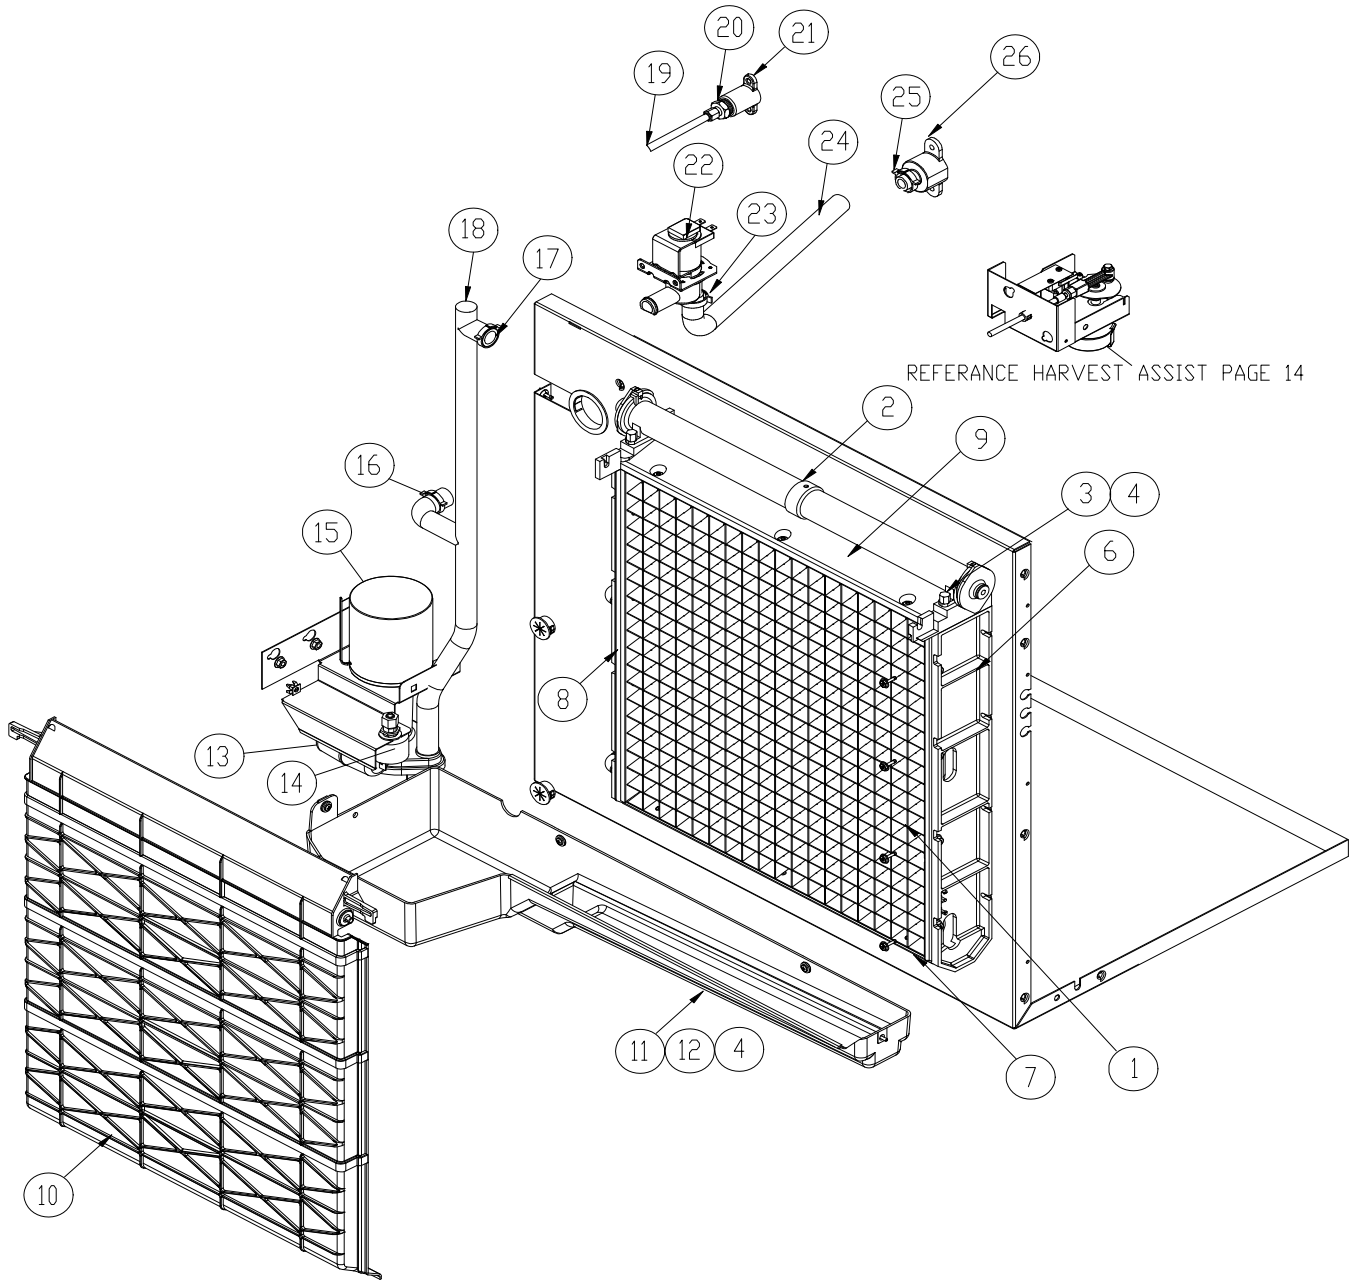

Ice-O-Matic[®]

**SERVICE PARTS MANUAL
ICE SERIES CUBERS
MODEL - ICE0806A3-W3-R4, ICE1006A3-W3-R4
Includes 50Hz. and 3 Phase Units**

This parts list contains the service parts available for the ICE Series icemakers listed below:

Check carefully that the correct part is identified and ordered.

Table of Contents	Page 1
Cabinet Assembly	Page 2 - 3
Evaporator/Water System	Page 4 - 5
Air Cooled and Top Discharge	Page 6 - 7
Water Cooled	Page 8 - 9
Remote	Page 10 - 11
Control Box	Page 12 - 13
Specific Compressor Components	Page 13
Harvest Assist Assembly	Page 14 - 15
Remote Condenser	Page 16 - 17

The ICE Series Service Manual is available separately, Part number 9081270-01

Ice-O-Matic
11100 East 45th Ave.
Denver Co. 80239
800-423-3367

Item No.	Model Number					Description
	ICE0805	ICE0806	ICE1005	ICE1006	ICE1007	
1	2031511-02S	2031511-02S	2031511-02S	2031511-02S	2031511-02S	Front Panel
	9051562-03	9051562-03	9051562-03	9051562-03	9051562-03	Front Panel End Cap, Right Hand
	9051562-04	9051562-04	9051562-04	9051562-04	9051562-04	Front Panel End Cap, Left Hand
2	9031098-04	9031098-04	9031098-04	9031098-04	9031098-04	Front Panel Screws
3	9031141-01	9031141-01	9031141-01	9031141-01	9031141-01	Plastic Nut
4	2101428-02	2101428-02	2101428-02	2101428-02	2101428-02	Right Hand Side Panel-Air Cooled Only
5	9051565-04	9051565-04	9051565-04	9051565-04	9051565-04	Right Hand Side Panel-Water and Remote Only
6	2101425-01S	2101425-01S	2101425-01S	2101425-01S	2101425-01S	Top Panel
7	3012724-01	3012724-01	3012724-01	3012724-01	3012724-01	Rear Brace
8	9051565-04	9051565-04	9051565-04	9051565-04	9051565-04	Left Hand Side Panel
9	3021740-01	3021740-01	3021740-01	3021740-01	3021740-01	Rear Panel
10	9031046-01	9031046-01	9031046-01	9031046-01	9031046-01	Rear Panel Screws
11	3012905-01	3012905-01	3012905-01	3012905-01	3012905-01	Control Box Top Cover
12	3012891-01	3012891-01	3012891-01	3012891-01	3012891-01	Control Box Side Cover
13	3012931-01	N/A	3012931-01	N/A	N/A	Machine Compartment Cover