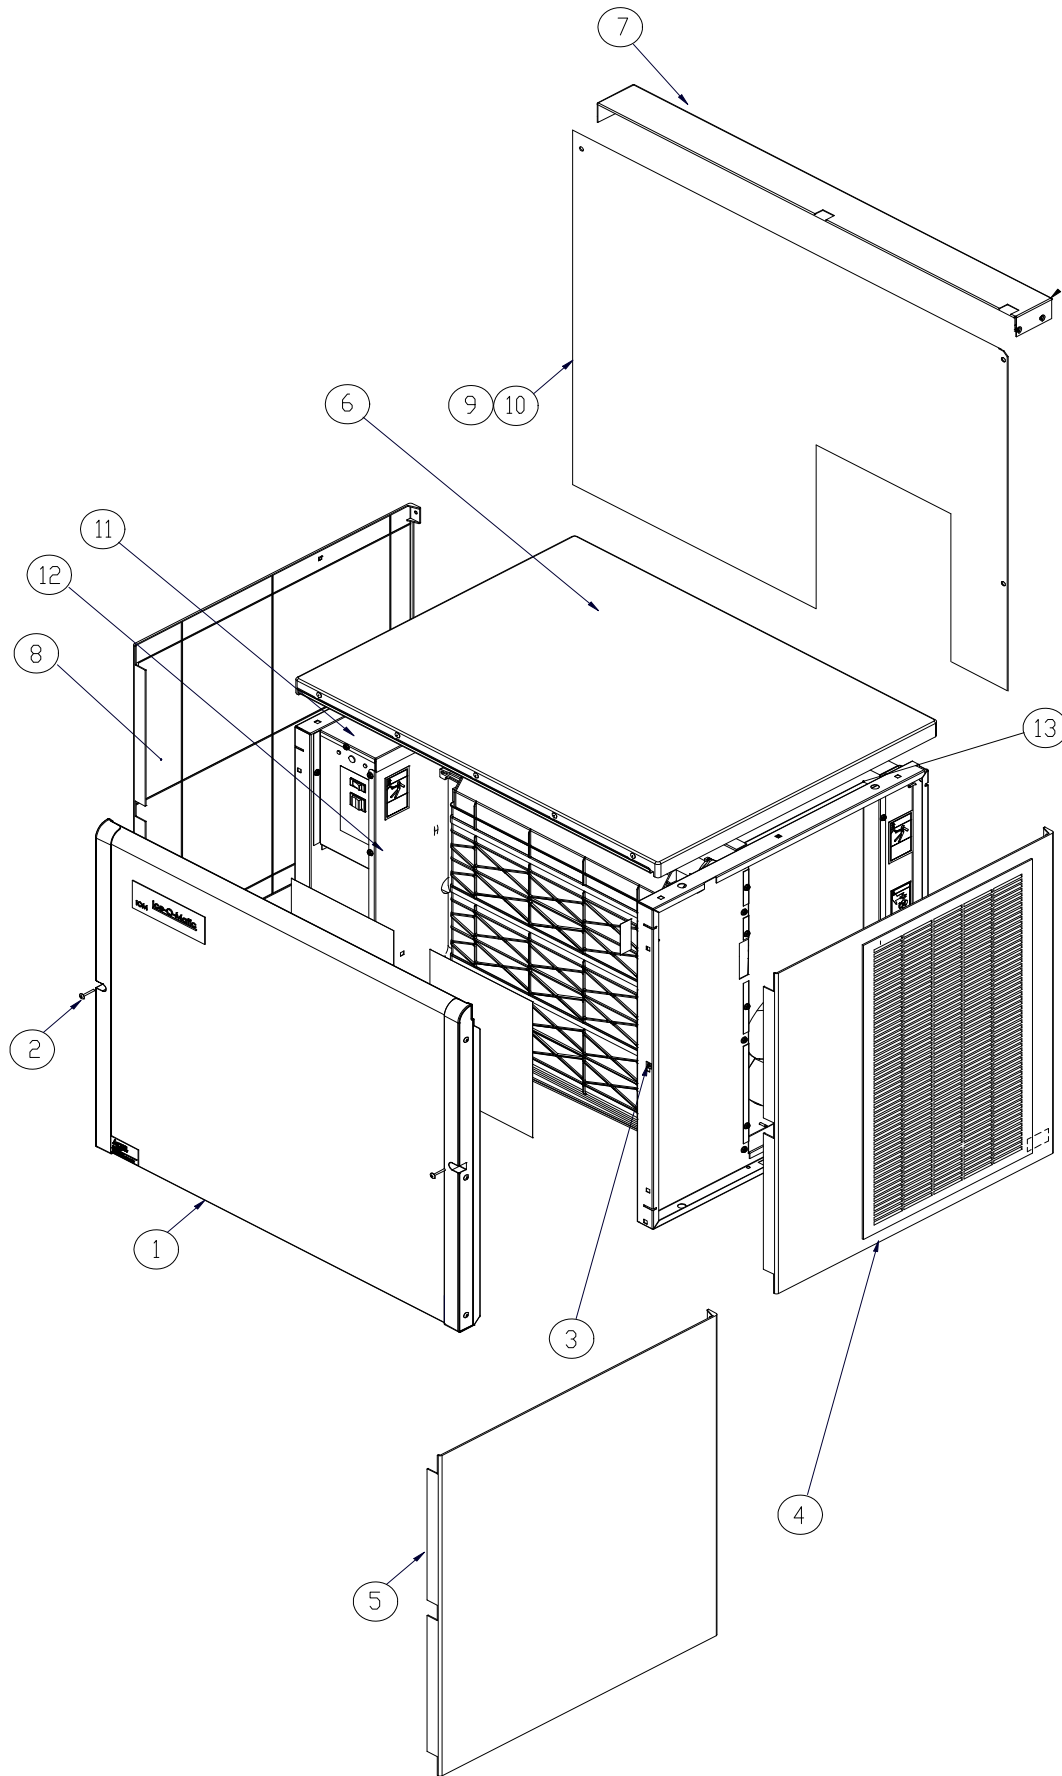

Ice-O-Matic[®]

**SERVICE PARTS MANUAL
ICE SERIES CUBERS
MODEL - ICE0806A3-W3-R4, ICE1006A3-W3-R4
Includes 50Hz. and 3 Phase Units**

This parts list contains the service parts available for the ICE Series icemakers listed below:

Check carefully that the correct part is identified and ordered.

Table of Contents	Page 1
Cabinet Assembly	Page 2 - 3
Evaporator/Water System	Page 4 - 5
Air Cooled and Top Discharge	Page 6 - 7
Water Cooled	Page 8 - 9
Remote	Page 10 - 11
Control Box	Page 12 - 13
Specific Compressor Components	Page 13
Harvest Assist Assembly	Page 14 - 15
Remote Condenser	Page 16 - 17

The ICE Series Service Manual is available separately, Part number 9081270-01

Ice-O-Matic
11100 East 45th Ave.
Denver Co. 80239
800-423-3367

Item No.	Model Number					Description
	ICE0805	ICE0806	ICE1005	ICE1006	ICE1007	
1	2031511-02S	2031511-02S	2031511-02S	2031511-02S	2031511-02S	Front Panel
	9051562-03	9051562-03	9051562-03	9051562-03	9051562-03	Front Panel End Cap, Right Hand
	9051562-04	9051562-04	9051562-04	9051562-04	9051562-04	Front Panel End Cap, Left Hand
2	9031098-04	9031098-04	9031098-04	9031098-04	9031098-04	Front Panel Screws
3	9031141-01	9031141-01	9031141-01	9031141-01	9031141-01	Plastic Nut
4	2101428-02	2101428-02	2101428-02	2101428-02	2101428-02	Right Hand Side Panel-Air Cooled Only
5	9051565-04	9051565-04	9051565-04	9051565-04	9051565-04	Right Hand Side Panel-Water and Remote Only
6	2101425-01S	2101425-01S	2101425-01S	2101425-01S	2101425-01S	Top Panel
7	3012724-01	3012724-01	3012724-01	3012724-01	3012724-01	Rear Brace
8	9051565-04	9051565-04	9051565-04	9051565-04	9051565-04	Left Hand Side Panel
9	3021740-01	3021740-01	3021740-01	3021740-01	3021740-01	Rear Panel
10	9031046-01	9031046-01	9031046-01	9031046-01	9031046-01	Rear Panel Screws
11	3012905-01	3012905-01	3012905-01	3012905-01	3012905-01	Control Box Top Cover
12	3012891-01	3012891-01	3012891-01	3012891-01	3012891-01	Control Box Side Cover
13	3012931-01	N/A	3012931-01	N/A	N/A	Machine Compartment Cover